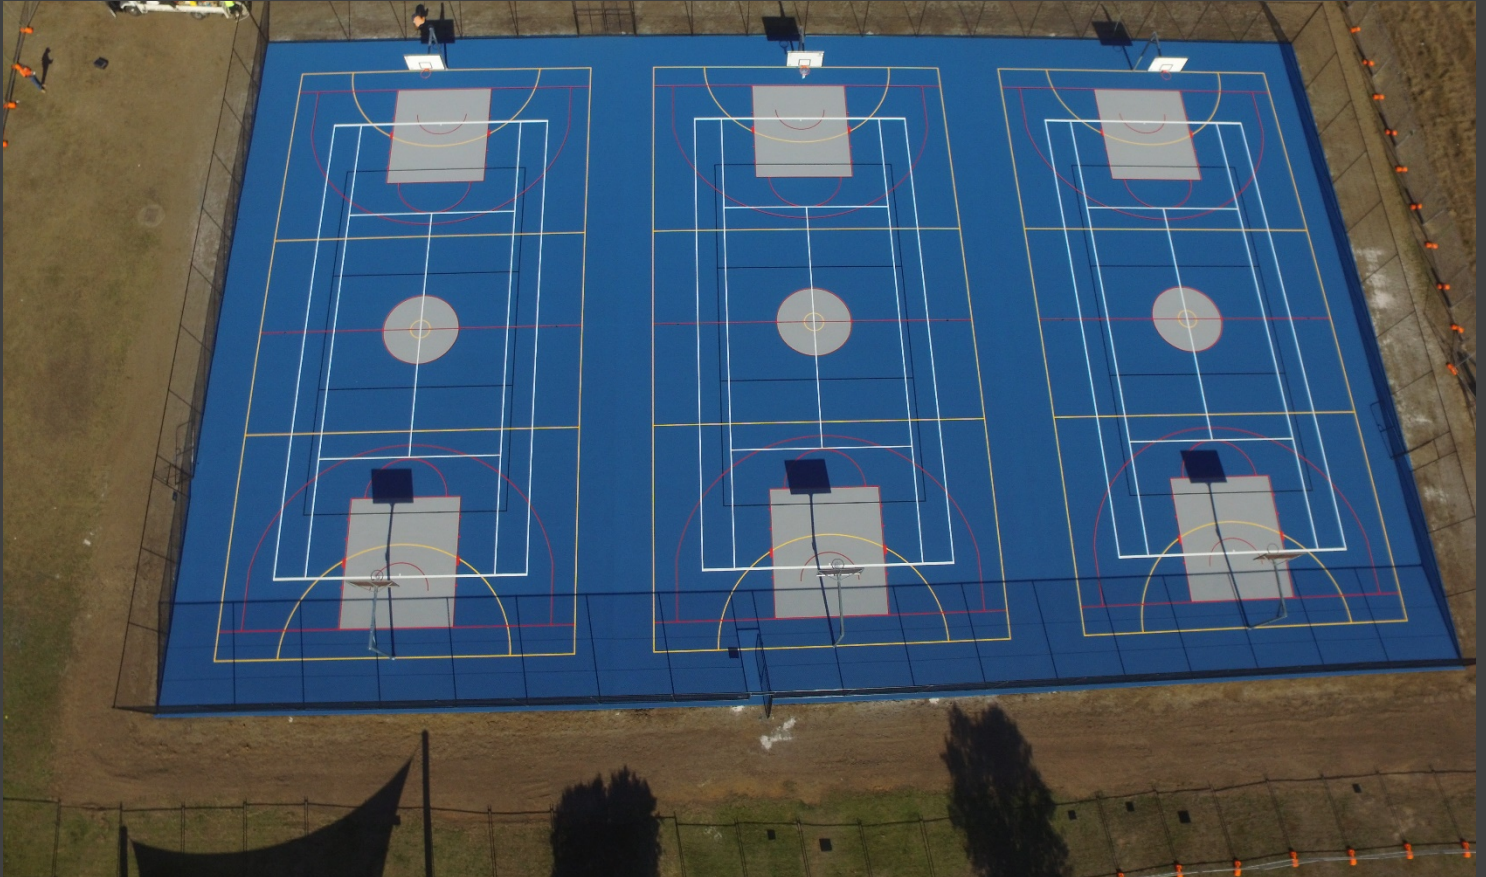

Rosewood State High School

MULTIPURPOSE COURT CONSTRUCTION

PREMIER
SPORTS & LEISURE
#1 In Sports Surfacing

CLIENT: Rosewood State High School

COMPLETED: May 2020

SURFACE: Acrylic Hard Court

Letter to the Client

I am extremely proud of our teams and how this project has turned out. Brad and Mitch had a ball out on site, complete the earthworks and concreting works.

We then had another team out, to complete all the fencing works, using both the existing and new fencing, which looks fantastic.

Then once the concrete had cured, we had Brent and his team, to complete the surfacing and line marking works.

This site also worked out to be Brent's first site as team leader, and we are really impressed with the finish of the surfacing and line marking works. We are completing the finishing touches, installing the combination tennis and volleyball posts, and nets for both games. Also making sure that there are sleeve caps for all sleeves, and installing the new netball rings and ring nets, and court care and maintenance signs.